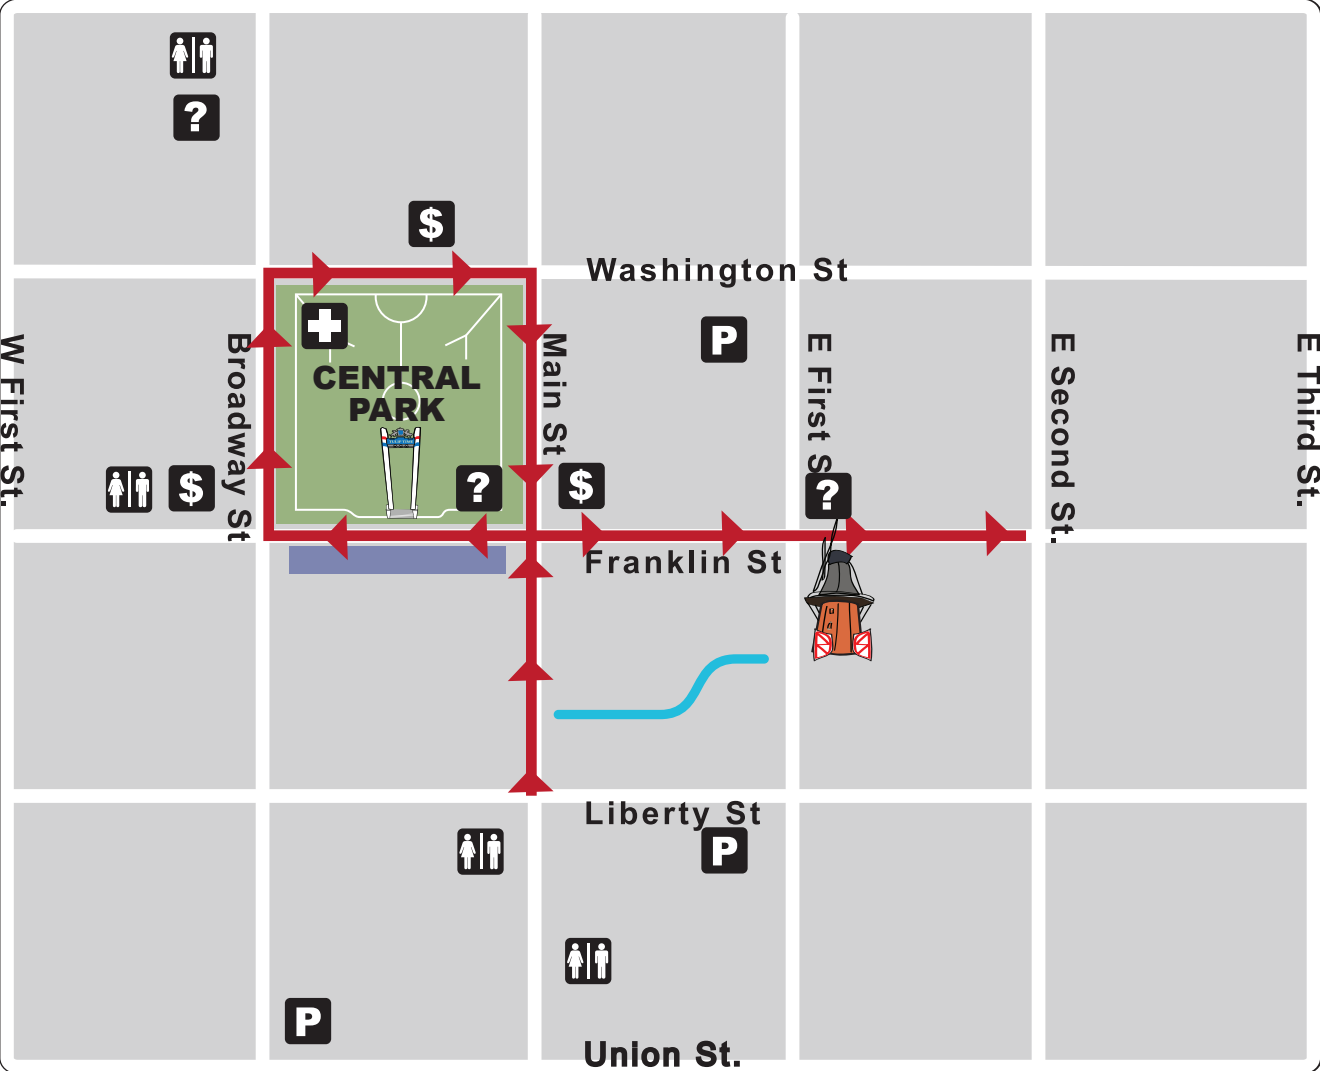

PELLA TULIP FESTIVAL PARADE ROUTE

Optimal Parade Viewing Area

-  Restrooms
-  Parking
-  ATM

-  Hospitality Tent
-  Information
-  Grandstand Area